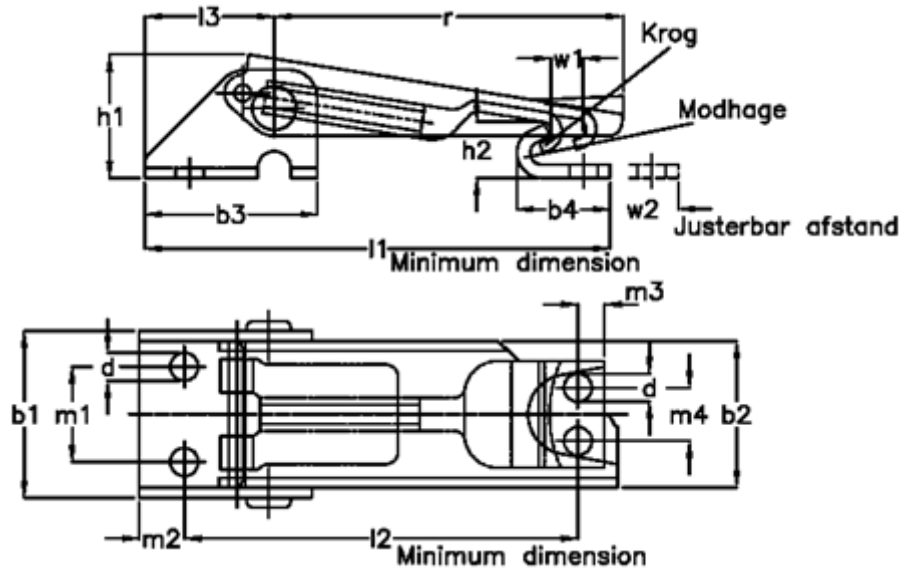

Article number: 20268051

Description: E+G Klee hook clamp  
GN 831-100-A-ST-1

## Measures

b1	= 25.5	l1	= 67	Size	= 100
b2	= 22	l2	= 56	w1	= 5.5
b3	= 26	l3	= 19.5	w2 adjustable range	= 12
b4	= 14	m1	= 14.3		
d	= 4.2	m2	= 7		
h1	= 18.5	m3	= 4		
h2	= 8.5	m4	= 8		
Holding force N	= 1000	r	= 51		